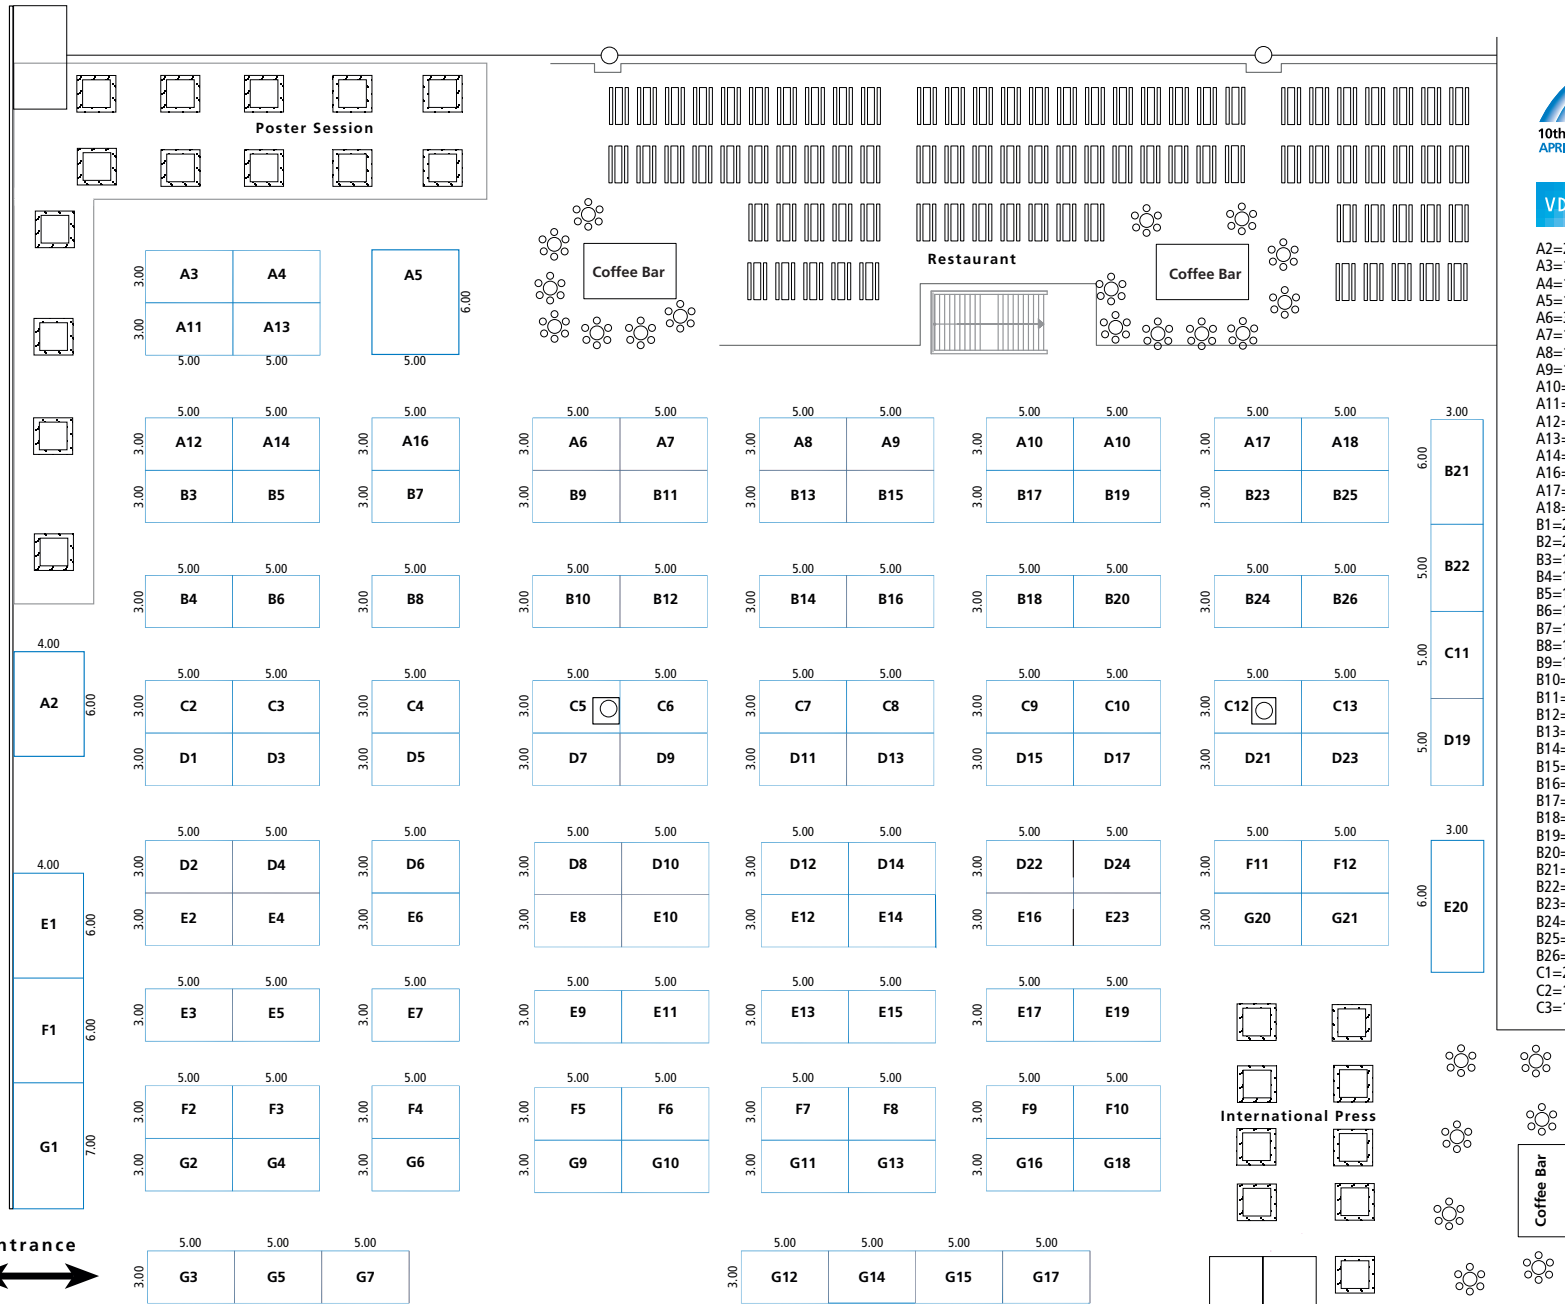

Meet the **WFC10**

WFC10 Floor plan

Organising Secretariat

Filtech Exhibitions Germany
PO Box 1225
430637 Meerbusch - Germany

Phone: +49 (0)2132/93 57 60
Fax: +49 (0)2132/93 57 62

E-mail: info@wfc10.com
Web: www.wfc10.com

Venue:

Congress Center Leipzig
Messe Allee 1
04356 Leipzig - Germany

Web: www.ccl-leipzig.de

Opening Hours Exhibition:

April 15, 2008 - 9:00 am - 6:00 pm
April 16, 2008 - 9:00 am - 6:00 pm
April 17, 2008 - 9:00 am - 6:00 pm
April 18, 2008 - 9:00 am - 1:00 pm

Conference Host

VDI Society for Chemical and Process Engineering

www.wfc10.com

VDI Society for
Chemical and Process Engineering

A2=24 qm	C4=15 qm	E13=15 qm
A3=15 qm	C5=15 qm	E14=15 qm
A4=15 qm	C6=15 qm	E15=15 qm
A5=15 qm	C7=15 qm	E16=15 qm
A6=30 qm	C8=15 qm	E17=15 qm
A7=15 qm	C9=15 qm	E18=15 qm
A8=15 qm	C10=15 qm	E20=18 qm
A9=15 qm	C11=15 qm	E21=15 qm
A10=15 qm	C12=15 qm	E22=15 qm
A11=15 qm	C13=15 qm	E23=15 qm
A12=15 qm	D1=15 qm	E24=15 qm
A13=15 qm	D2=15 qm	F2=15 qm
A14=15 qm	D3=15 qm	F3=15 qm
A16=15 qm	D4=15 qm	F4=15 qm
A17=15 qm	D5=15 qm	F5=15 qm
A18=15 qm	D6=15 qm	F6=15 qm
B1=24 qm	D7=15 qm	F7=15 qm
B2=24 qm	D8=15 qm	F8=15 qm
B3=15 qm	D9=15 qm	F9=15 qm
B4=15 qm	D10=15 qm	F10=15 qm
B5=15 qm	D11=15 qm	F11=15 qm
B6=15 qm	D12=15 qm	F12=15 qm
B7=15 qm	D13=15 qm	G1=15 qm
B8=15 qm	D14=15 qm	G2=15 qm
B9=15 qm	D15=15 qm	G3=15 qm
B10=15 qm	D16=15 qm	G4=15 qm
B11=15 qm	D17=15 qm	G5=15 qm
B12=15 qm	D18=15 qm	G6=15 qm
B13=15 qm	D19=18 qm	G7=15 qm
B14=15 qm	D20=18 qm	G8=15 qm
B15=15 qm	D21=15 qm	G9=15 qm
B16=15 qm	D22=15 qm	G10=15 qm
B17=15 qm	D23=15 qm	G11=15 qm
B18=15 qm	D24=15 qm	G12=15 qm
B19=15 qm	E1=24 qm	G13=15 qm
B20=15 qm	E2=15 qm	G14=15 qm
B21=18 qm	E3=15 qm	G15=15 qm
B22=15 qm	E4=15 qm	G16=15 qm
B23=15 qm	E5=15 qm	G17=15 qm
B24=15 qm	E6=15 qm	G18=15 qm
B25=15 qm	E7=15 qm	G20=18 qm
B26=15 qm	E8=15 qm	G21=15 qm
C1=24 qm	E9=15 qm	
C2=15 qm	E10=15 qm	
C3=15 qm	E11=15 qm